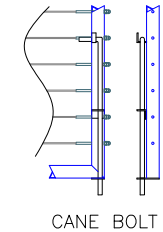

① **SIDE MOUNT 36" SYSTEM**
WITH ROUND TOP RAIL AT WALL

② **TOP MOUNT 36" SYSTEM**
WITH FLAT TOP RAIL AT WALL

① **SIDE MOUNT 36" SYSTEM**
WITH WOOD TOP RAIL AT WALL

GATES BY AGS STAINLESS, INC.

STANDARD ASSEMBLY DETAILS BELOW
CONTACT AGS FOR CUSTOMIZATION OPTIONS
888-842-9492 OR info@agsstainless.com

● **DOUBLE GATE**
CAN BE MADE TO FIT ANY SYSTEM