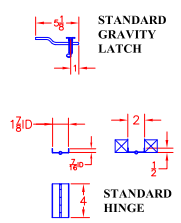

① **SIDE MOUNT 36" SYSTEM**
WITH ROUND TOP RAIL AT WALL

② **TOP MOUNT 36" SYSTEM**
WITH FLAT TOP RAIL AT WALL

① **SIDE MOUNT 36" SYSTEM**
WITH WOOD TOP RAIL AT WALL

GATES BY AGS STAINLESS, INC.

STANDARD ASSEMBLY DETAILS BELOW
CONTACT AGS FOR CUSTOMIZATION OPTIONS
888-842-9492 OR info@agsstainless.com

● **DOUBLE GATE**
CAN BE MADE TO FIT ANY SYSTEM