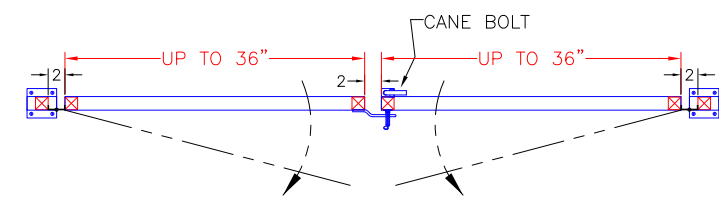

① **SIDE MOUNT 36" SYSTEM**
WITH ROUND TOP RAIL AT WALL

② **TOP MOUNT 36" SYSTEM**
WITH FLAT TOP RAIL AT WALL

① **SIDE MOUNT 36" SYSTEM**
WITH WOOD TOP RAIL AT WALL

GATES BY AGS STAINLESS, INC.

STANDARD ASSEMBLY DETAILS BELOW
CONTACT AGS FOR CUSTOMIZATION OPTIONS
888-842-9492 OR info@agsstainless.com

● **DOUBLE GATE**
CAN BE MADE TO FIT ANY SYSTEM