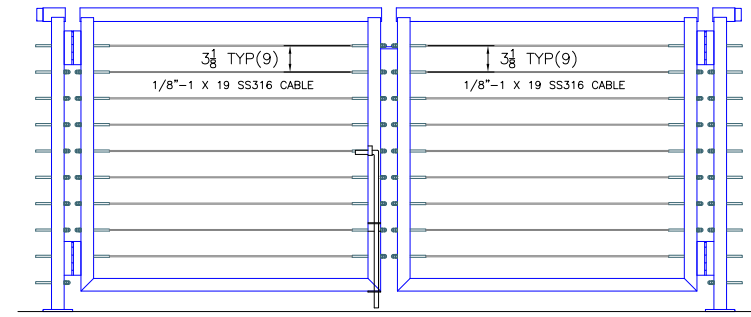

① **SIDE MOUNT 36" SYSTEM**
WITH ROUND TOP RAIL AT WALL

② **TOP MOUNT 36" SYSTEM**
WITH FLAT TOP RAIL AT WALL

① **SIDE MOUNT 36" SYSTEM**
WITH WOOD TOP RAIL AT WALL

GATES BY AGS STAINLESS, INC.

STANDARD ASSEMBLY DETAILS BELOW
CONTACT AGS FOR CUSTOMIZATION OPTIONS
888-842-9492 OR info@agsstainless.com

● **DOUBLE GATE**
CAN BE MADE TO FIT ANY SYSTEM